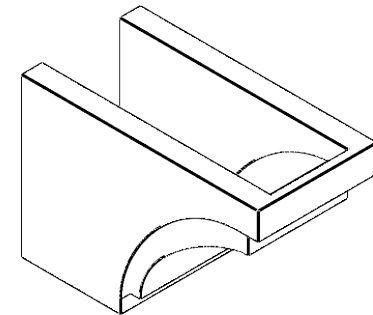

# ITEM NUMBER: RFTURO06X08000X12000X008RIV00RCPR

6"W X 8"H X 12"L TIMBERTHANE ROUGH CEDAR RIVERA FAUX WOOD OPEN RAFTER TAIL, 8"L END, PRIMED TAN

**FRONT PROFILE**

**ISOMETRIC**

GENERATED DATE : 03/02/2023

EKENA MILLWORK  
2300 WEST MAIN ST.  
CLARKSVILLE, TX 75426  
TOLL FREE: 866-607-0453  
WWW.EKENAMILLWORK.COM

**NOTES**

1. INSTALLATION TO BE COMPLETED IN ACCORDANCE WITH MANUFACTURER'S SPECIFICATIONS.
2. DRAWING MAY NOT BE TO SCALE
3. THIS DRAWING IS INTENDED FOR DESIGN AND PLANNING PURPOSES ONLY.
4. ALL INFORMATION CONTAINED HEREIN WAS CURRENT AT THE TIME OF DEVELOPMENT BUT MUST BE REVIEWED AND APPROVED BY THE PRODUCT MANUFACTURER TO BE CONSIDERED ACCURATE.
5. TIMBERTHANE ARCHITECTURAL PRODUCTS ARE MADE FROM HIGH DENSITY URETHANE AND COME FACTORY PRIMED